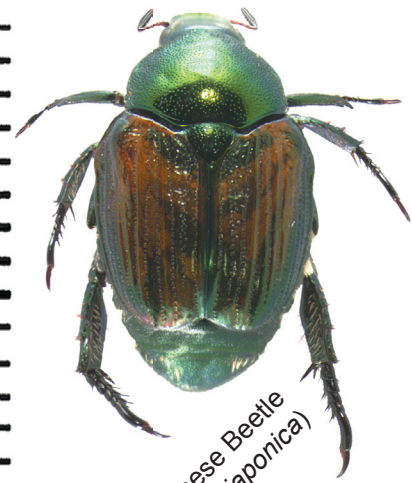

# Emerald Ash Borers & Similar Buprestidae Beetles

Found On EAB Purple Sticky Traps

1cm

2cm

3cm

Metallic Wood-boring Beetle  
(*Chrysobothris* spp.)

Metallic Wood-boring Beetle  
(*Spectralia gracilipes*)

Metallic Wood-boring Beetle  
(*Chrysobothris* spp.)

Emerald Ash Borer  
(*Agrilus planipennis*)

Metallic Wood-boring  
Beetle  
(*Agrilus* spp.)

Metallic Wood-boring  
Beetle  
(*Agrilus* spp.)

Metallic Wood-boring  
Beetle  
(*Agrilus* spp.)

Two-lined Chestnut Borer  
(*Agrilus bilineatus*)

# Emerald Ash Borers & Similar Non-Buprestidae Beetles

Found On EAB Purple Sticky Traps

1cm

2cm

3cm

Six Spotted Tiger Beetle  
(*Cicindela sexguttata*)

Japanese Beetle  
(*Popilla japonica*)

Red-headed Ash Borer  
(*Neoclytus acuminatus*)

Click Beetle  
(*Ctenicera* spp.)

Click Beetle  
(*Melanotus* spp.)

False Click Beetle  
(*Isorhipus obliqua*)

False Click Beetle  
(*Domaelous* spp.)